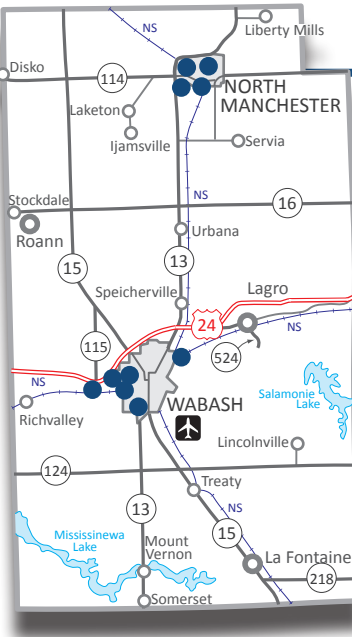

ADVANCED MANUFACTURING

Economic Development Group of Wabash County

214 South Market Street | Wabash, Indiana 46992
 260.563.5258 | kgillenwater@edgwc.com | www.edgwc.com

ADVANCED MANUFACTURING COMPANIES

Fort Meter Box Co. Inc.	584
Living Essentials	340
PaperWorks Industries	193
Manchester Metals	160
Thermafiber Inc.	150
Real Alloy Recycling, Inc.	144
HF Group	143
Wabash Casting (formerly Harvey Industries)	127
Strauss Veal Feeds	120
Oji Intertech, Inc.	93

Wabash County, Cities, and Towns

- Economic Development Income Tax assistance
- TIF districts
- Tax phase-in and abatement
- Bonding - tax exempt and others
- Site location assistance with select sites